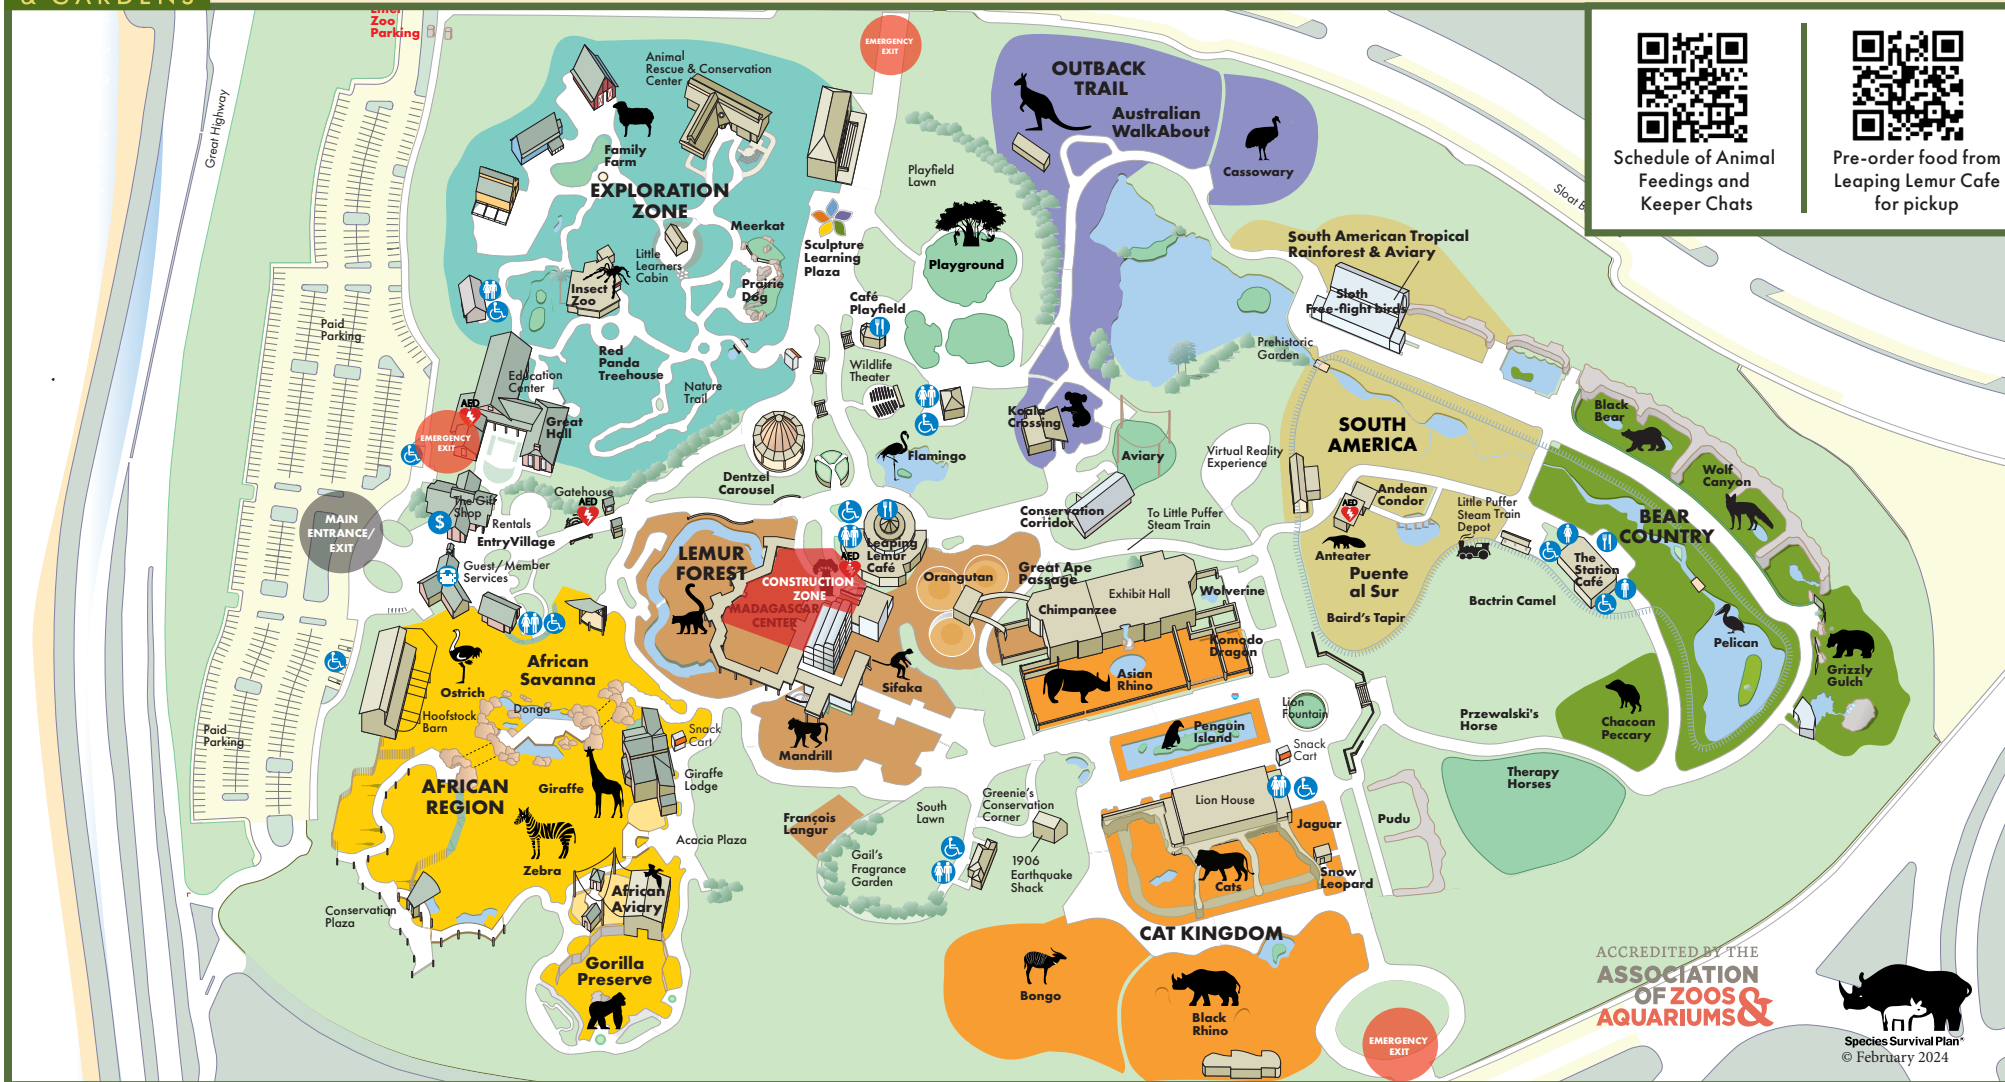

Schedule of Animal Feedings and Keeper Chats

Pre-order food from Leaping Lemur Cafe for pickup

ACCREDITED BY THE
**ASSOCIATION
OF ZOOS &
AQUARIUMS &**

© February 2024

VISITOR SERVICES

ENTRY VILLAGE

Guest/Member Services Office
Call (415) 753-7080 for First Aid
Lost & Found
Zoo Memberships
Rentals
Wheelchairs
Strollers

- Restroom
- Dining
- TTY Telephone
- ATM
- AED (Defibrillator)

SHOPS

Gift Shop
Pop-up Shops
Gifts, Souvenirs, Apparel,
Espresso Bar

DINING

Leaping Lemur Café
Grill, Fresh Salads, Drinks
The Station Café
Pizza, Snacks & Drinks
Café Playfield
Coffee, Snacks & Drinks

ZOO HOURS *Subject to change*

Open every day, including holidays.
Hours
10 am - 5 pm
Tickets may be purchased online
www.sfzoo.org

ZOO MANNERS

- > Please respect the animals. Report any disturbance of the animals to 415-753-7080.
- > Please do not feed Zoo animals, peacocks, gulls, or squirrels.
- > Please do not let children stand on railings and fences.
- > Photography is welcome, but no selfie sticks. Stay safely behind barriers and only in public areas.
- > Please no smoking. The entire Zoo (including the parking lot) is a non-smoking facility.
- > Please do not pick flowers, uproot trees and shrubs, or strip branches or leaves.
- > SMILE! Today you may be videotaped or photographed by a San Francisco Zoo employee, authorized guest, or electronic surveillance. Admission serves as permission for use of your image by these parties.
- > Some animals may not be on exhibit the day of your visit. They have indoor/outdoor access. Not all animals at the Zoo are shown on the map.